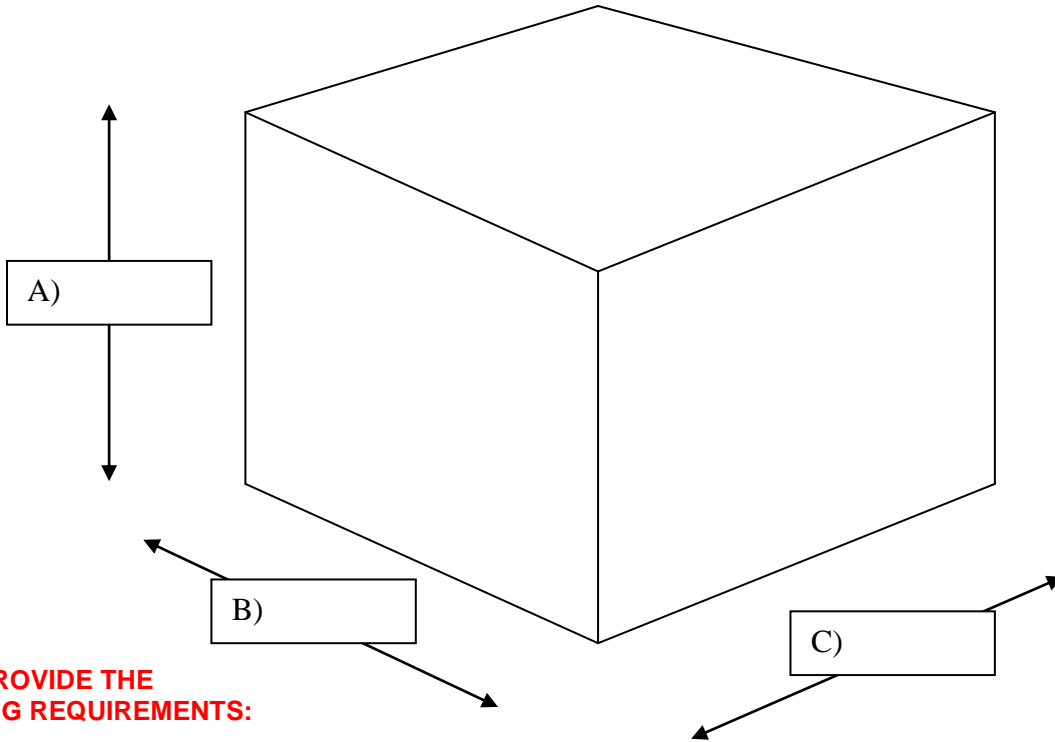

BIG JOE CALIFORNIA NORTH, INC

25932 Eden Landing Road

Hayward, CA 94545

Phone (510) 785-6900 ••• Fax (510) 785-0908

www.bigjoelift.com

DIMENSION OF BATTERY

PLEASE PROVIDE THE FOLLOWING REQUIREMENTS:

VOLTS: _____

CONNECTION: _____

COVER OR NOT: _____

AMP/HOUR: _____

DIMENSION OF BATTERY TRAY